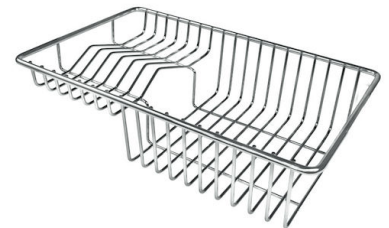

Small radius Bowls with squared shapes with a modern design and an increased capacity, for a minimal aesthetics connected with an extreme practicity.

TECHNICAL DATA

GALLERY

OPTIONAL ACCESSORIES

Glass chopping board
8633 300

Glass chopping board
8631 300

HPDE Chopping board
8657 001

HPDE Twin chopping board
8644 101

Stainless steel basket
8611 000

Stainless steel plate rack
8100 303
* only in combination with the accessory
8644 101

Stainless steel plate rack
8100 201

White bowl
8153 100

**Graters kit with ring-holder and
food collection tray**
8159 101
* only in combination with the accessory
8644 101

Stainless steel perforated tray